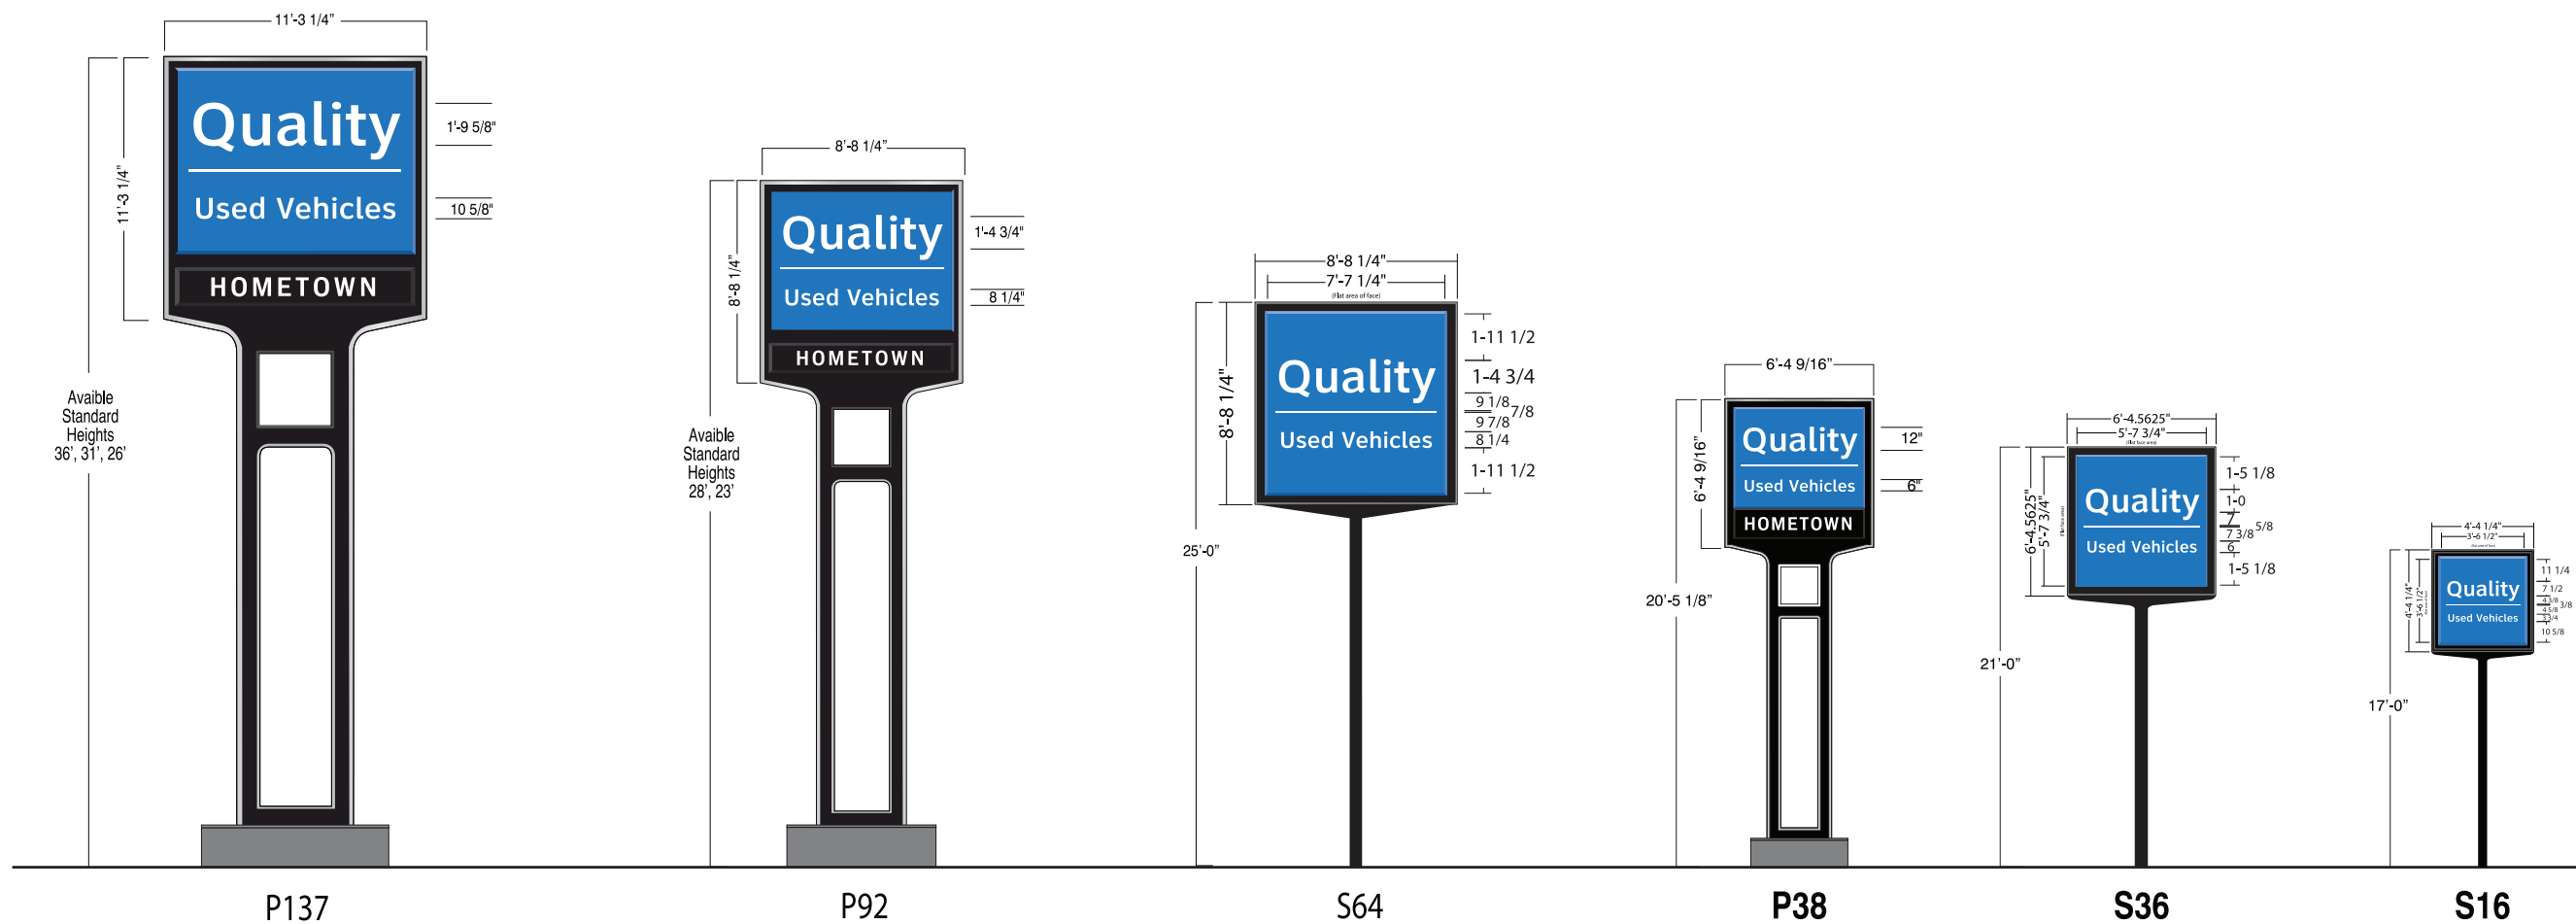

Quality Used Vehicles Sign Family - Black

COPY SIZE BY SIGN		
SIGN	Quality	Used Vehicles
P137	1'-9 5/8"	10 5/8"
P92	1'-4 3/4"	8 1/4"
S64	1'-4 3/4"	8 1/4"
P38	12"	6"
S36	12"	6"
S16	7 1/2"	3 3/4"

RED INDICATES FLAT GRAPHICS

Quality Used Vehicles Sign Family - Blue

COPY SIZE BY SIGN		
SIGN	Quality	Used Vehicles
P137	1'-9 5/8"	10 5/8"
P92	1'-4 3/4"	8 1/4"
S64	1'-4 3/4"	8 1/4"
P38	12"	6"
S36	12"	6"
S16	7 1/2"	3 3/4"

RED INDICATES FLAT GRAPHICS

Quality Used Vehicles Sign Family - White

COPY SIZE BY SIGN		
SIGN	Quality	Used Vehicles
P137	1'-9 5/8"	10 5/8"
P92	1'-4 3/4"	8 1/4"
S64	1'-4 3/4"	8 1/4"
P38	12"	6"
S36	12"	6"
S16	7 1/2"	3 3/4"

RED INDICATES FLAT GRAPHICS