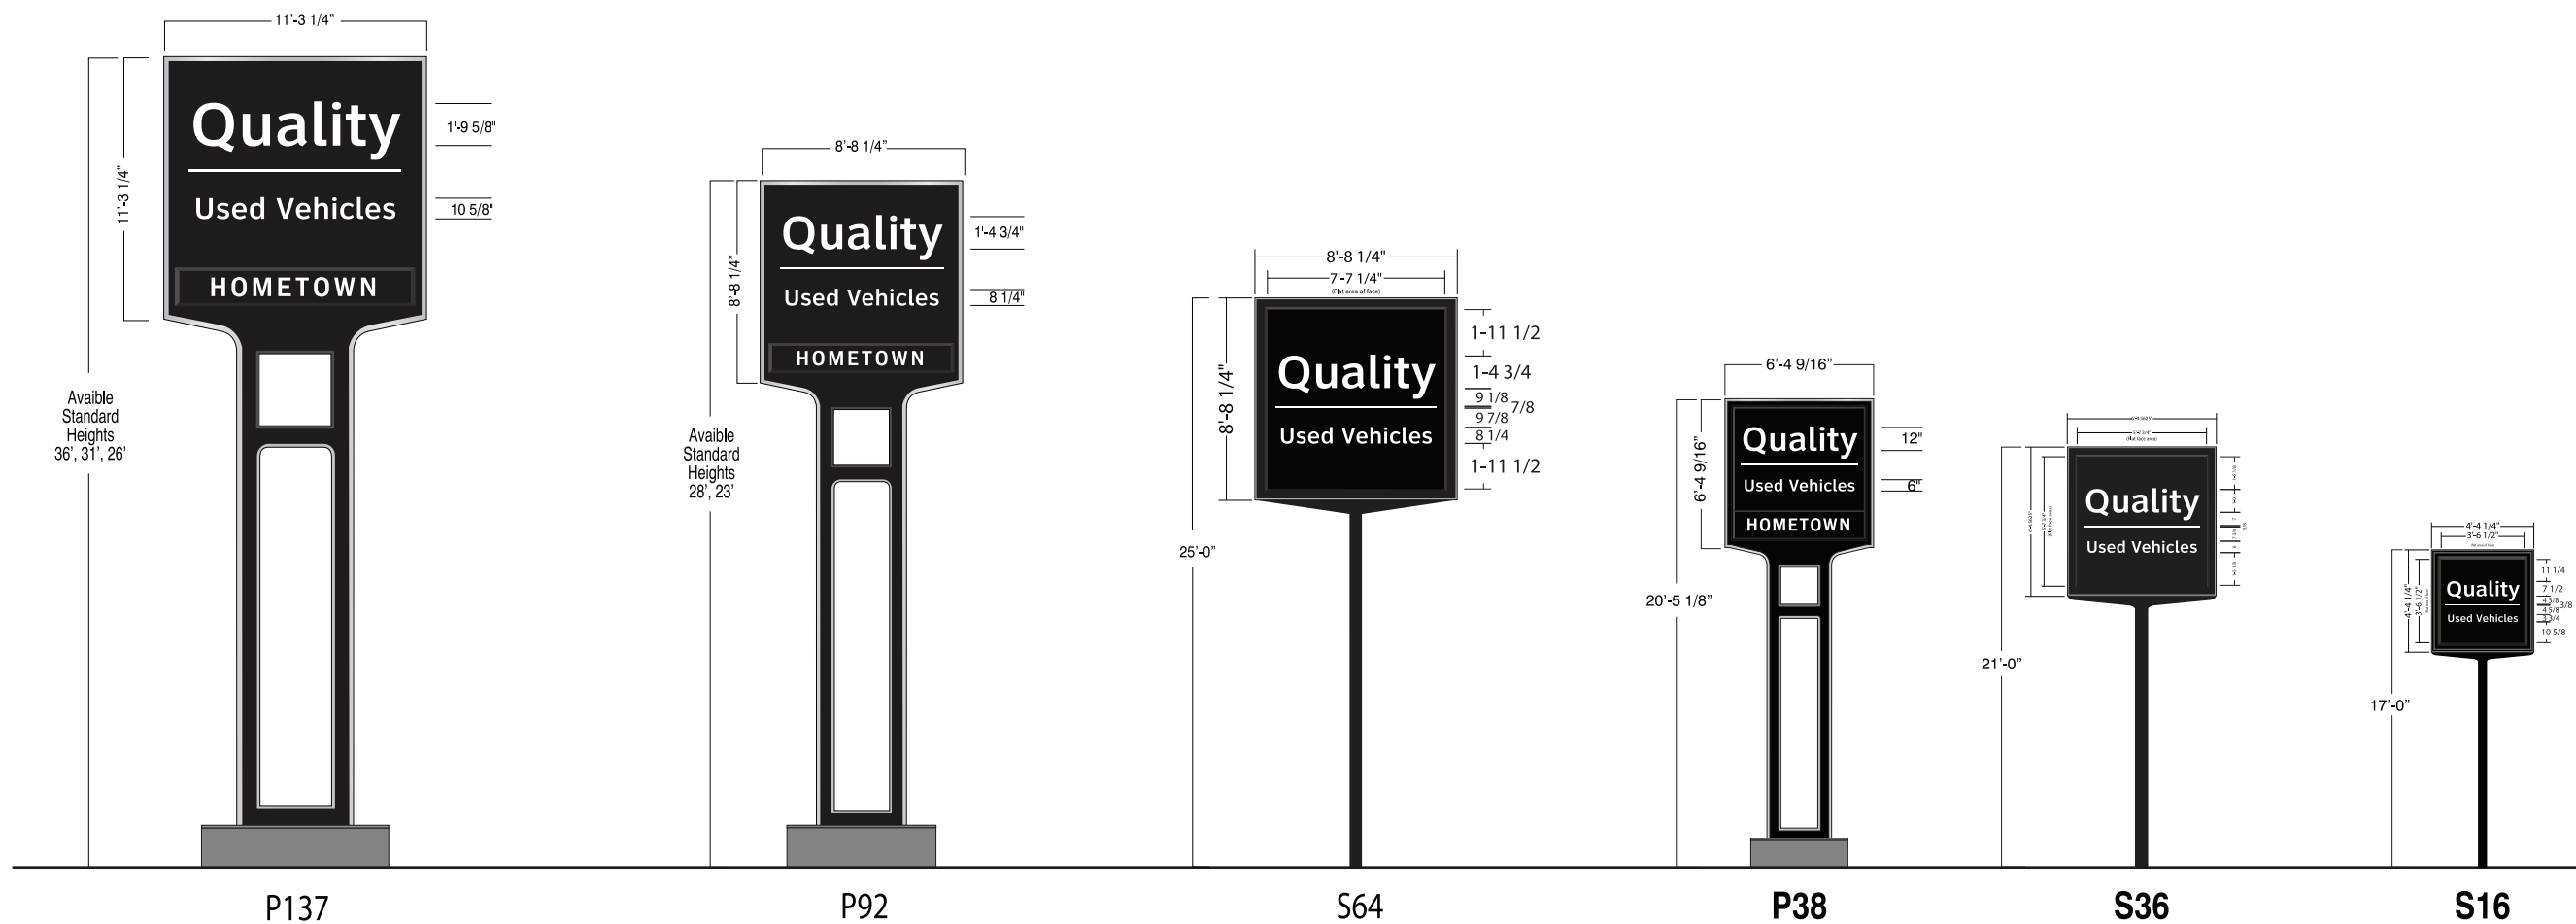

Quality Used Vehicles Sign Family - Black

COPY SIZE BY SIGN		
SIGN	Quality	Used Vehicles
P137	1'-9 5/8"	10 5/8"
P92	1'-4 3/4"	8 1/4"
S64	1'-4 3/4"	8 1/4"
P38	12"	6"
S36	12"	6"
S16	7 1/2"	3 3/4"

RED INDICATES FLAT GRAPHICS

Quality Used Vehicles Sign Family - Blue

COPY SIZE BY SIGN		
SIGN	Quality	Used Vehicles
P137	1'-9 5/8"	10 5/8"
P92	1'-4 3/4"	8 1/4"
S64	1'-4 3/4"	8 1/4"
P38	12"	6"
S36	12"	6"
S16	7 1/2"	3 3/4"

RED INDICATES FLAT GRAPHICS

Quality Used Vehicles Sign Family - White

COPY SIZE BY SIGN		
SIGN	Quality	Used Vehicles
P137	1'-9 5/8"	10 5/8"
P92	1'-4 3/4"	8 1/4"
S64	1'-4 3/4"	8 1/4"
P38	12"	6"
S36	12"	6"
S16	7 1/2"	3 3/4"

RED INDICATES FLAT GRAPHICS